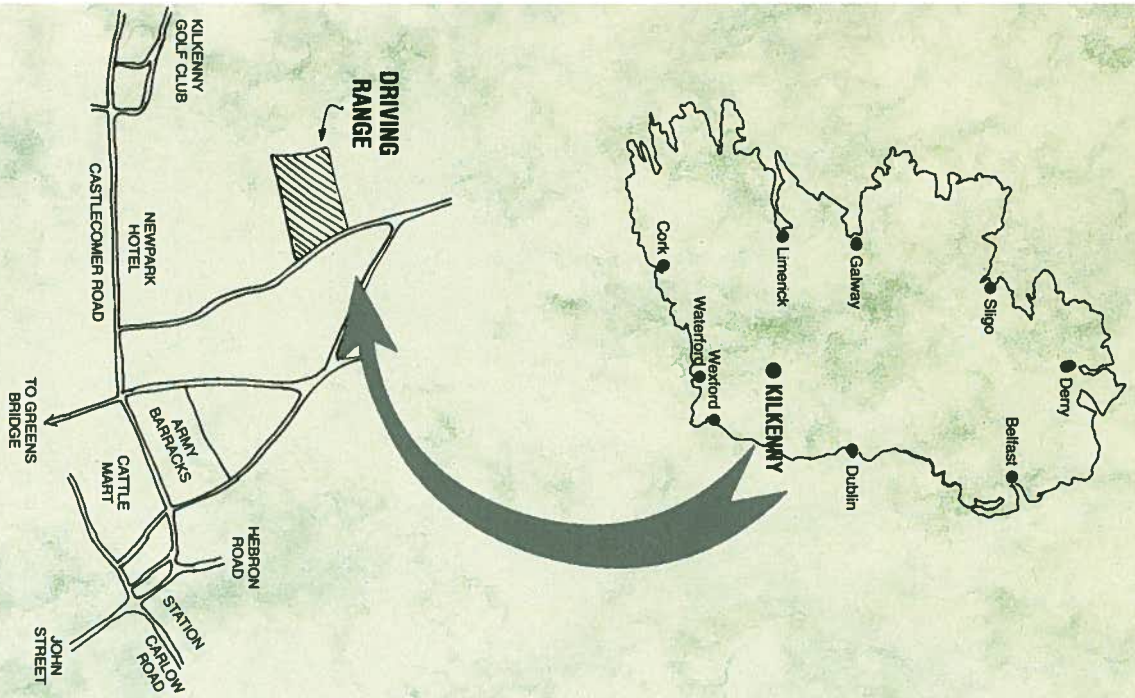

Newpark Golf Driving Range

NEWPARK, KILKENNY

Tel: 056-52205